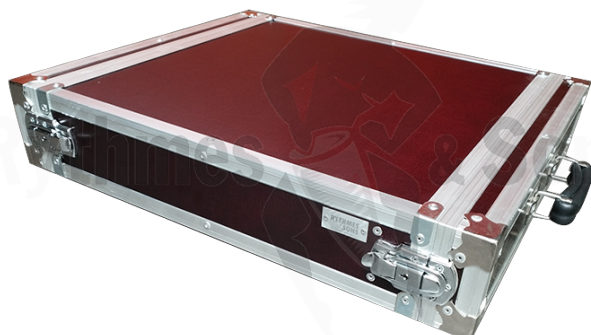

Flight cases / 19" racks & 19" studio racks / 19" racks

Light Classic rack 19" 2U depth 540mm/21.2"

## CARACTÉRISTIQUES TECHNIQUES

Référence produit	9FFR 014206
Poids net (kg)	7.00
Brand	RYTHMES & SONS (flight-cases)
Height (U)	2U
Useful height (mm)	89
Useful depth (mm)	540
Max. load (kg)	-
Overall dim. (mm)	660x545xH120
Nuts + screws quantity	
Packaged product	

### LIGHT CLASSIC RACK 19" 2U DEPTH 540MM

#### Interior features

- > 19" aluminium sliding rack strip at the front
- > M6 screws and cage nuts supplied

Developed and manufactured by Rythmes & Sons in France