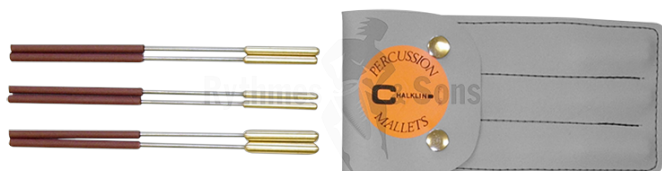

Percussion instruments / Concert Accessories Percussions / Triangles & Chimes

Set of 3 prs. of CHALKLIN brass Triangle Deluxe

CHALKLIN

CARACTÉRISTIQUES TECHNIQUES

Référence produit	TRI BCH S30
Poids brut (kg)	0.21
Brand	CHALKLIN

SET OF 3 PRS. OF CHALKLIN DELUXE TRIANGLE BEATERS

- > Bullet Ended Brass Tips
- > 2x Ø 5mm
- > 2x Ø 6,3mm
- > 2x Ø 7,9mm

Sold with a vinyl wallet