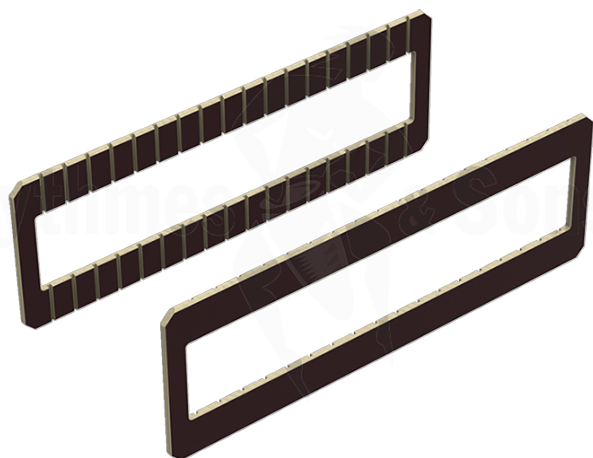

Flight cases / Transport & Storage trunks cases / Accessories for interior features

* FIN DE SÉRIE *

Removable wood grooved pieces for cable trunk 1200xH600 and H800

CARACTÉRISTIQUES TECHNIQUES

Référence produit	FNA 120606KRB
Poids brut (kg)	8.00
For trunks size	L1200xH600, L1200xH800
For tray racks size	-
Interior dim. (mm)	-

KIT 2 REMOVABLE GROOVED SIDES FOR CLASSIC CABLE TRUNK 1200 X 600 X H600 AND H800

This equipment is completely removable and without any screws. It can be installed and removed in all trunks of the same dimension.

It comes with :

> 2 grooved composite panels to be placed against the large inner sides of the flight case

Int. Dim. : 1170 x 534 x H585 mm